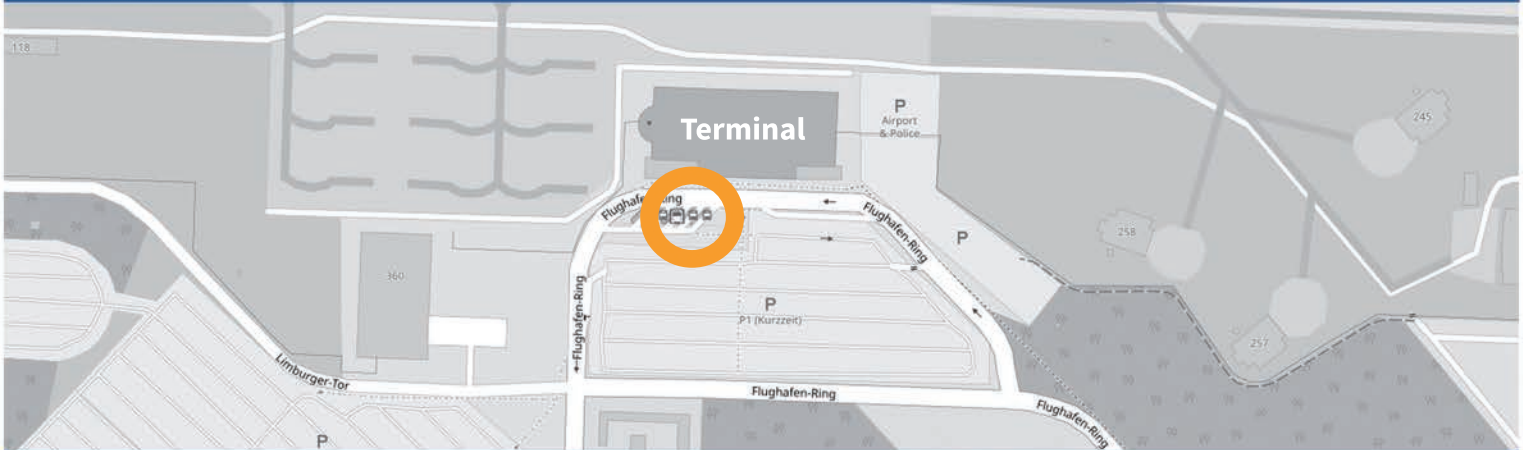

Please be at least 10 minutes before departure time at the bus stop.

Airport Weeze, Bus-stop No. 1, in front of the terminal 1 building

Central bus station Düsseldorf at central train station, Worringer Straße